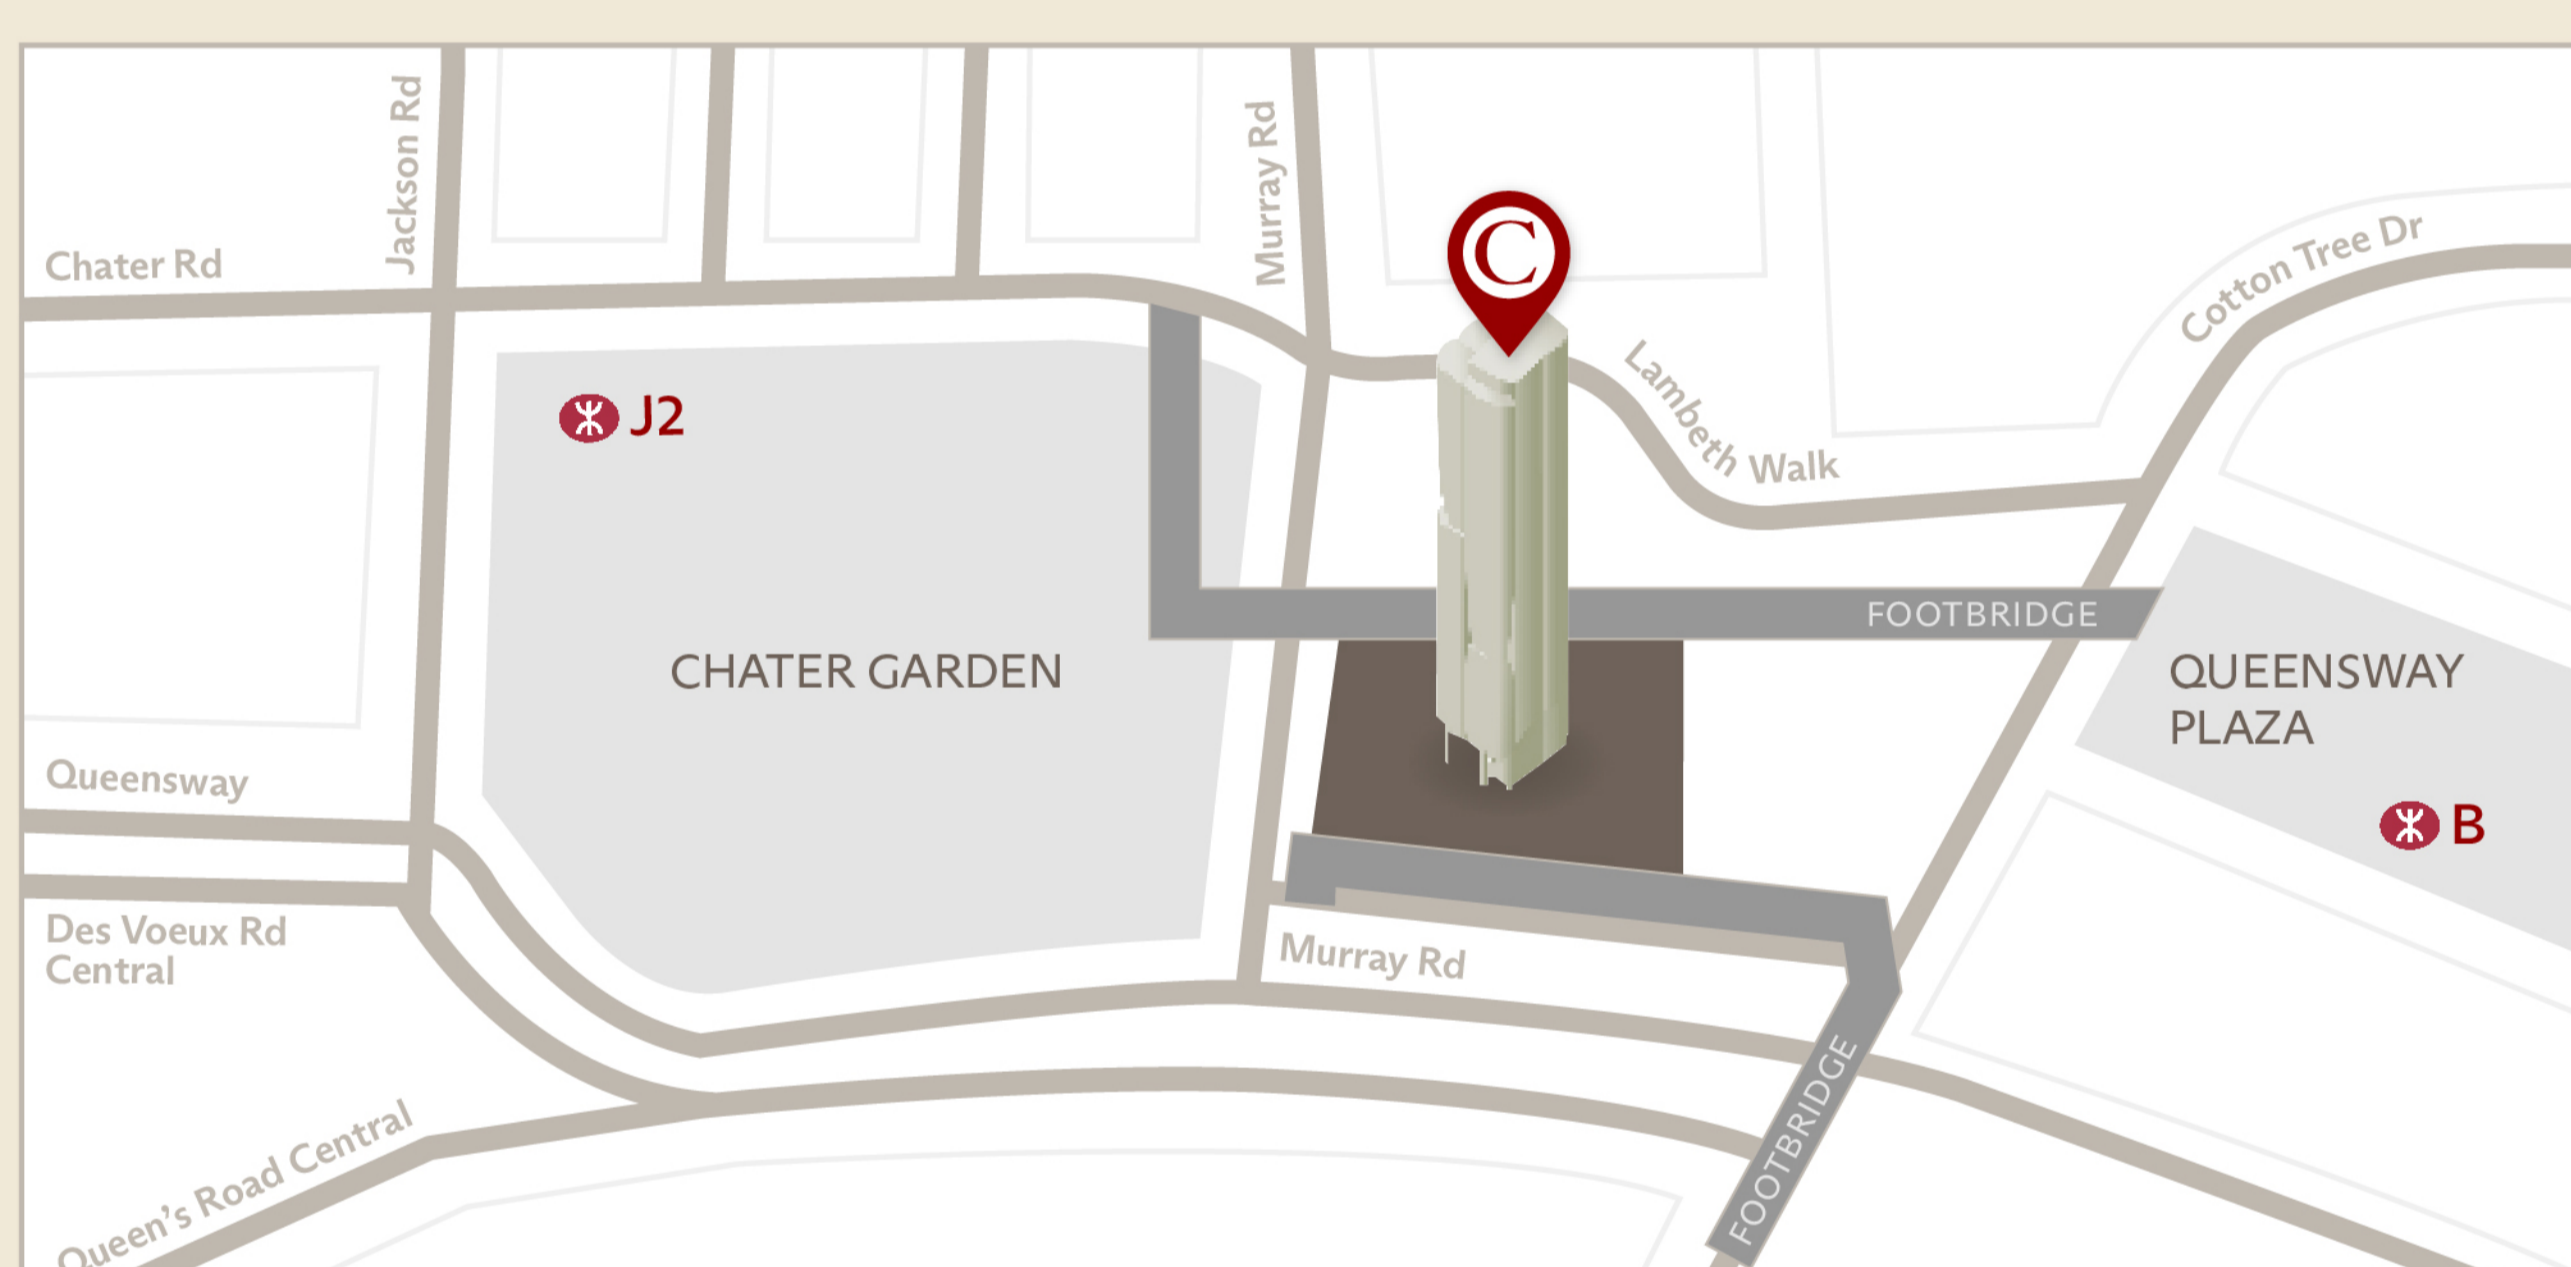

CHRISTIE'S

HOW TO GET TO CHRISTIE'S AT THE HENDERSON?

Christie's new Hong Kong address from 2 September 2024:

6/F, The Henderson,
2 Murray Road, Central, Hong Kong

Tel: 2760 1766

Opening hours: 9:30pm – 6pm
Monday to Friday
(close on public holidays)

CHOOSE YOUR OWN ROUTE

Driving

Drop off in front of The Henderson G/F Lobby

Approach the G/F service desk for lift access

Guest parking is at B2 to B5

Take lift from basement to 3/F and approach
Christie's service desk for lift access

Walking

✳️ **Central Station** (Exit J2) – 2 mins
(with cover)

✳️ **Admiralty Station** (Exit B) – 3 mins
(with cover)

✈️ **Airport Express** – 9 mins

🚶 Arrive at The Henderson 1/F footbridge,
take escalator to 3/F and approach Christie's
service desk for lift access